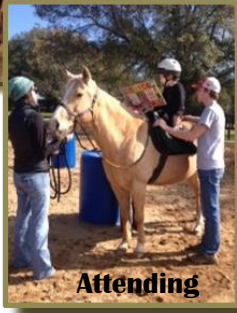

and pray continue

other such as health physical,

services. Since the program's inception in 2009, we have offered horsemanship experiences to over forty children and adults with various special needs- many who remain a part of our family today. More than sixty dedicated and passionate volunteers have helped to foster a nurturing environment where individuals could grow physically, mentally, socially and emotionally. With the support of our board advisory and financial sponsors, the program has maintained a herd of eight horses and a small number of farm animals for recreational therapy.